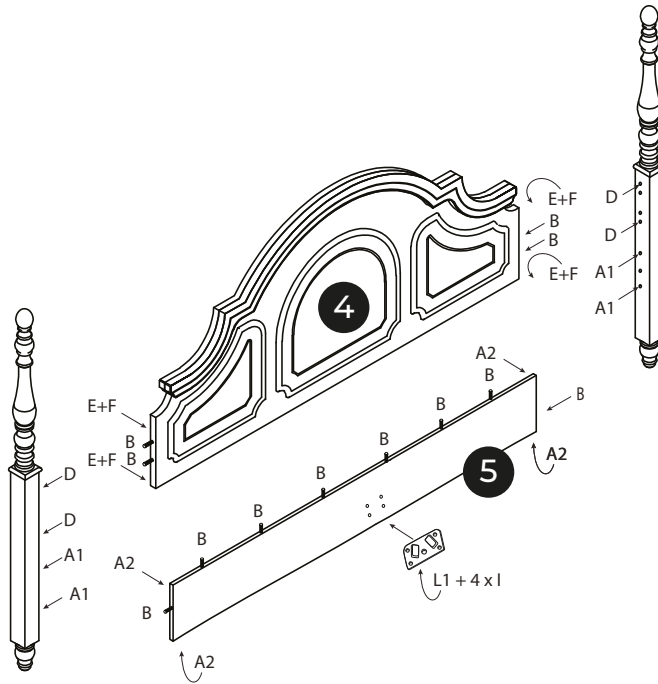

893

180 x 200 2130 x 1900 x 1400 mm

BEMONDI

BED BASE
180x200

TWINPACK
180x200

A x4
Ø 15 mm

B x24
Ø 8 x 30 mm

C x2
Ø 8 x 60 mm

D x16
Ø 8 x 70 mm

E x16

F x16

G x12
Ø 38

H x18
Ø 6 x 50 mm

I x14
Ø 4 x 16 mm

J x3
Ø 8 x 45 mm

K x3
Ø 20 mm

L1 x2

L2 x2

x2

B  x4

C  x2

1

1 x4

A   x4

B  x12

D  x4

E  x4

F  x4

I  x4

L1  x1

2

1 x 4