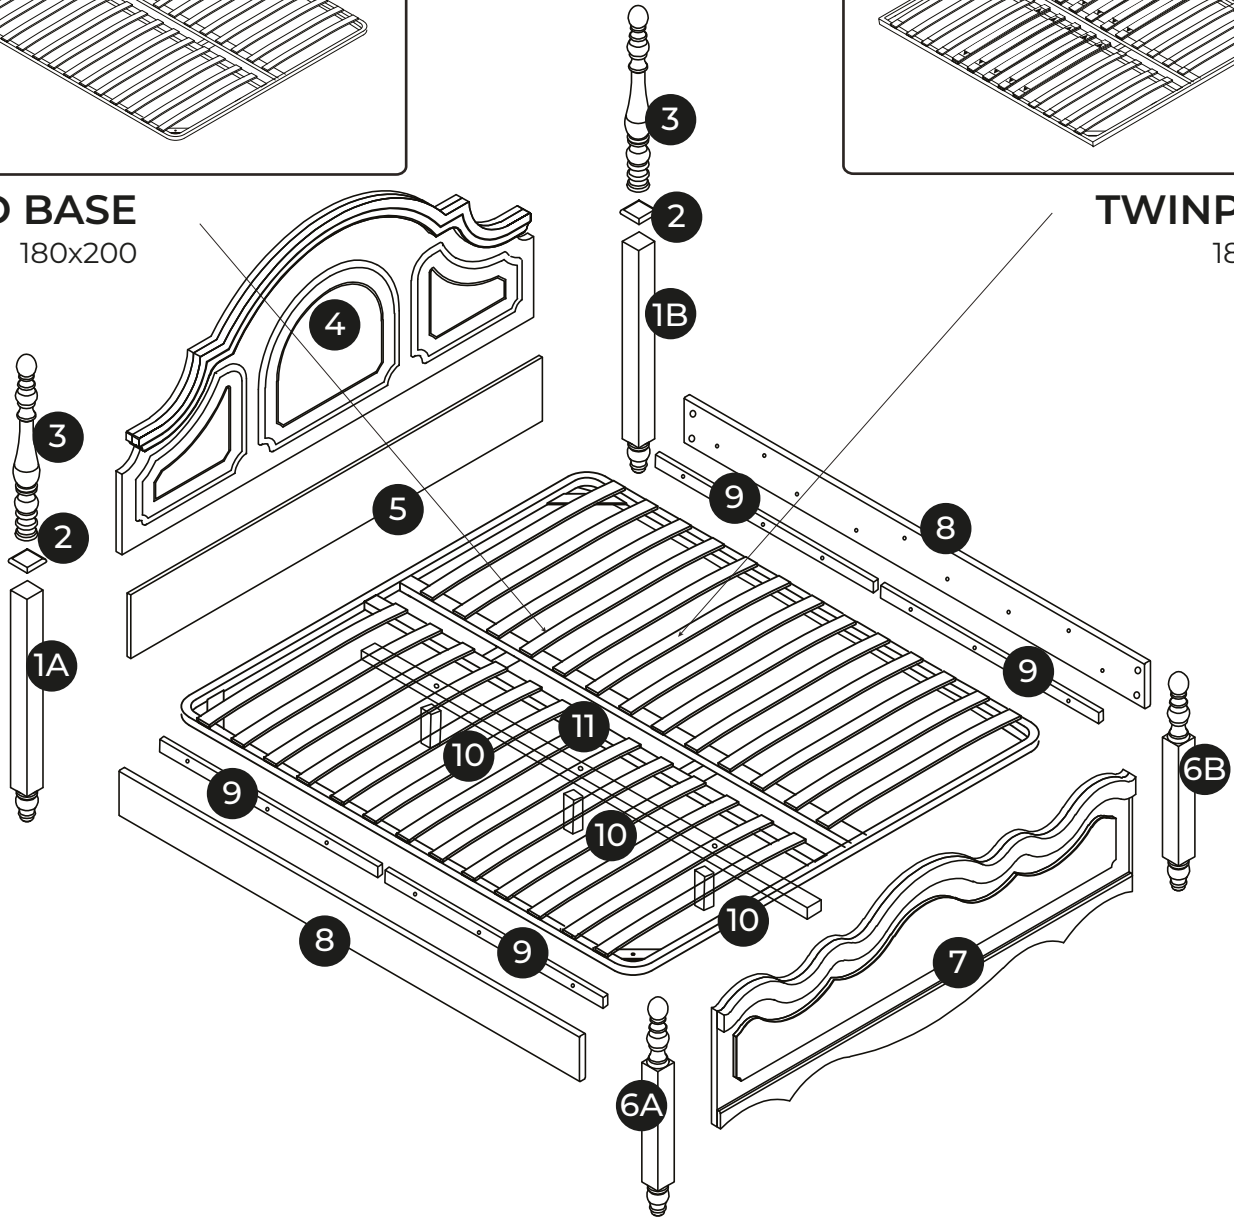

893

180 x 200 2130 x 1900 x 1400 mm

BEMONDI

BED BASE
180x200

TWINPACK
180x200

A x4
Ø 15 mm

B x24
Ø 8 x 30 mm

C x2
Ø 8 x 60 mm

D x16
Ø 8 x 70 mm

E x16

F x16

G x12
Ø 38

H x18
Ø 6 x 50 mm

I x14
Ø 4 x 16 mm

J x3
Ø 8 x 45 mm

K x3
Ø 20 mm

L1 x2

L2 x2

x2

B  x4

C  x2

1

1 x4

A   x4

J  x3

K  x3

L2  x2

BED BASE
180x200

TWINPACK
180x200

H  x6 **BED BASE**

6

BED BASE
180x200